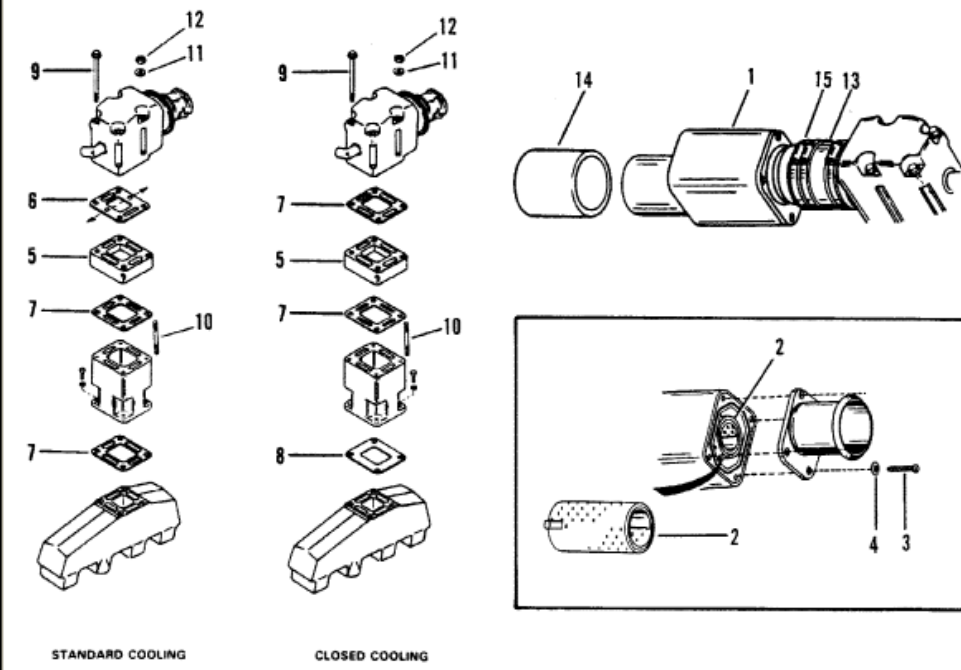

MUFFLER KIT

Parts List						
Ref	Class	Part	Description	Qty	Comment	Footnote
-	42	17705A 3	MUFFLER KIT (CAST IRON ELBO	1		
-	42	17705A 7	MUFFLER KIT (STAINLESS STEE	1		
1	42	17705A 1	MUFFLER	2		
2	42	17820A 1	ELEMENT (INCLUDES O-RING	2		
3	10	28667	SCREW	8		
4	13	26992	LOCKWASHER	8		
5		17833A 1	RISER ASSEMBLY	2		
6	27	41813	GASKET	2		
7	27	818832	GASKET	2		
8	27	41811	GASKET	2		
9	10	813722	SCREW (7") (CAST IRON ELBO	8		
9	10	813721	SCREW (8") (CAST IRON ELBO	2		
10	16	818595	STUD (STAINLESS STEEL ELB	8		
11	12	46132	WASHER (STAINLESS STEEL E	8		
12	11	46335	NUT (STAINLESS STEEL ELBO	8		
-	42	17705A 4	INSTALLATION KIT	1		
13	32	44348T	EXHAUST TUBE	2	NO LONGER INCLUDED IN KIT	
14	32	48659 9	EXHAUST HOSE	2		
15	54	815504372	CLAMP	16		